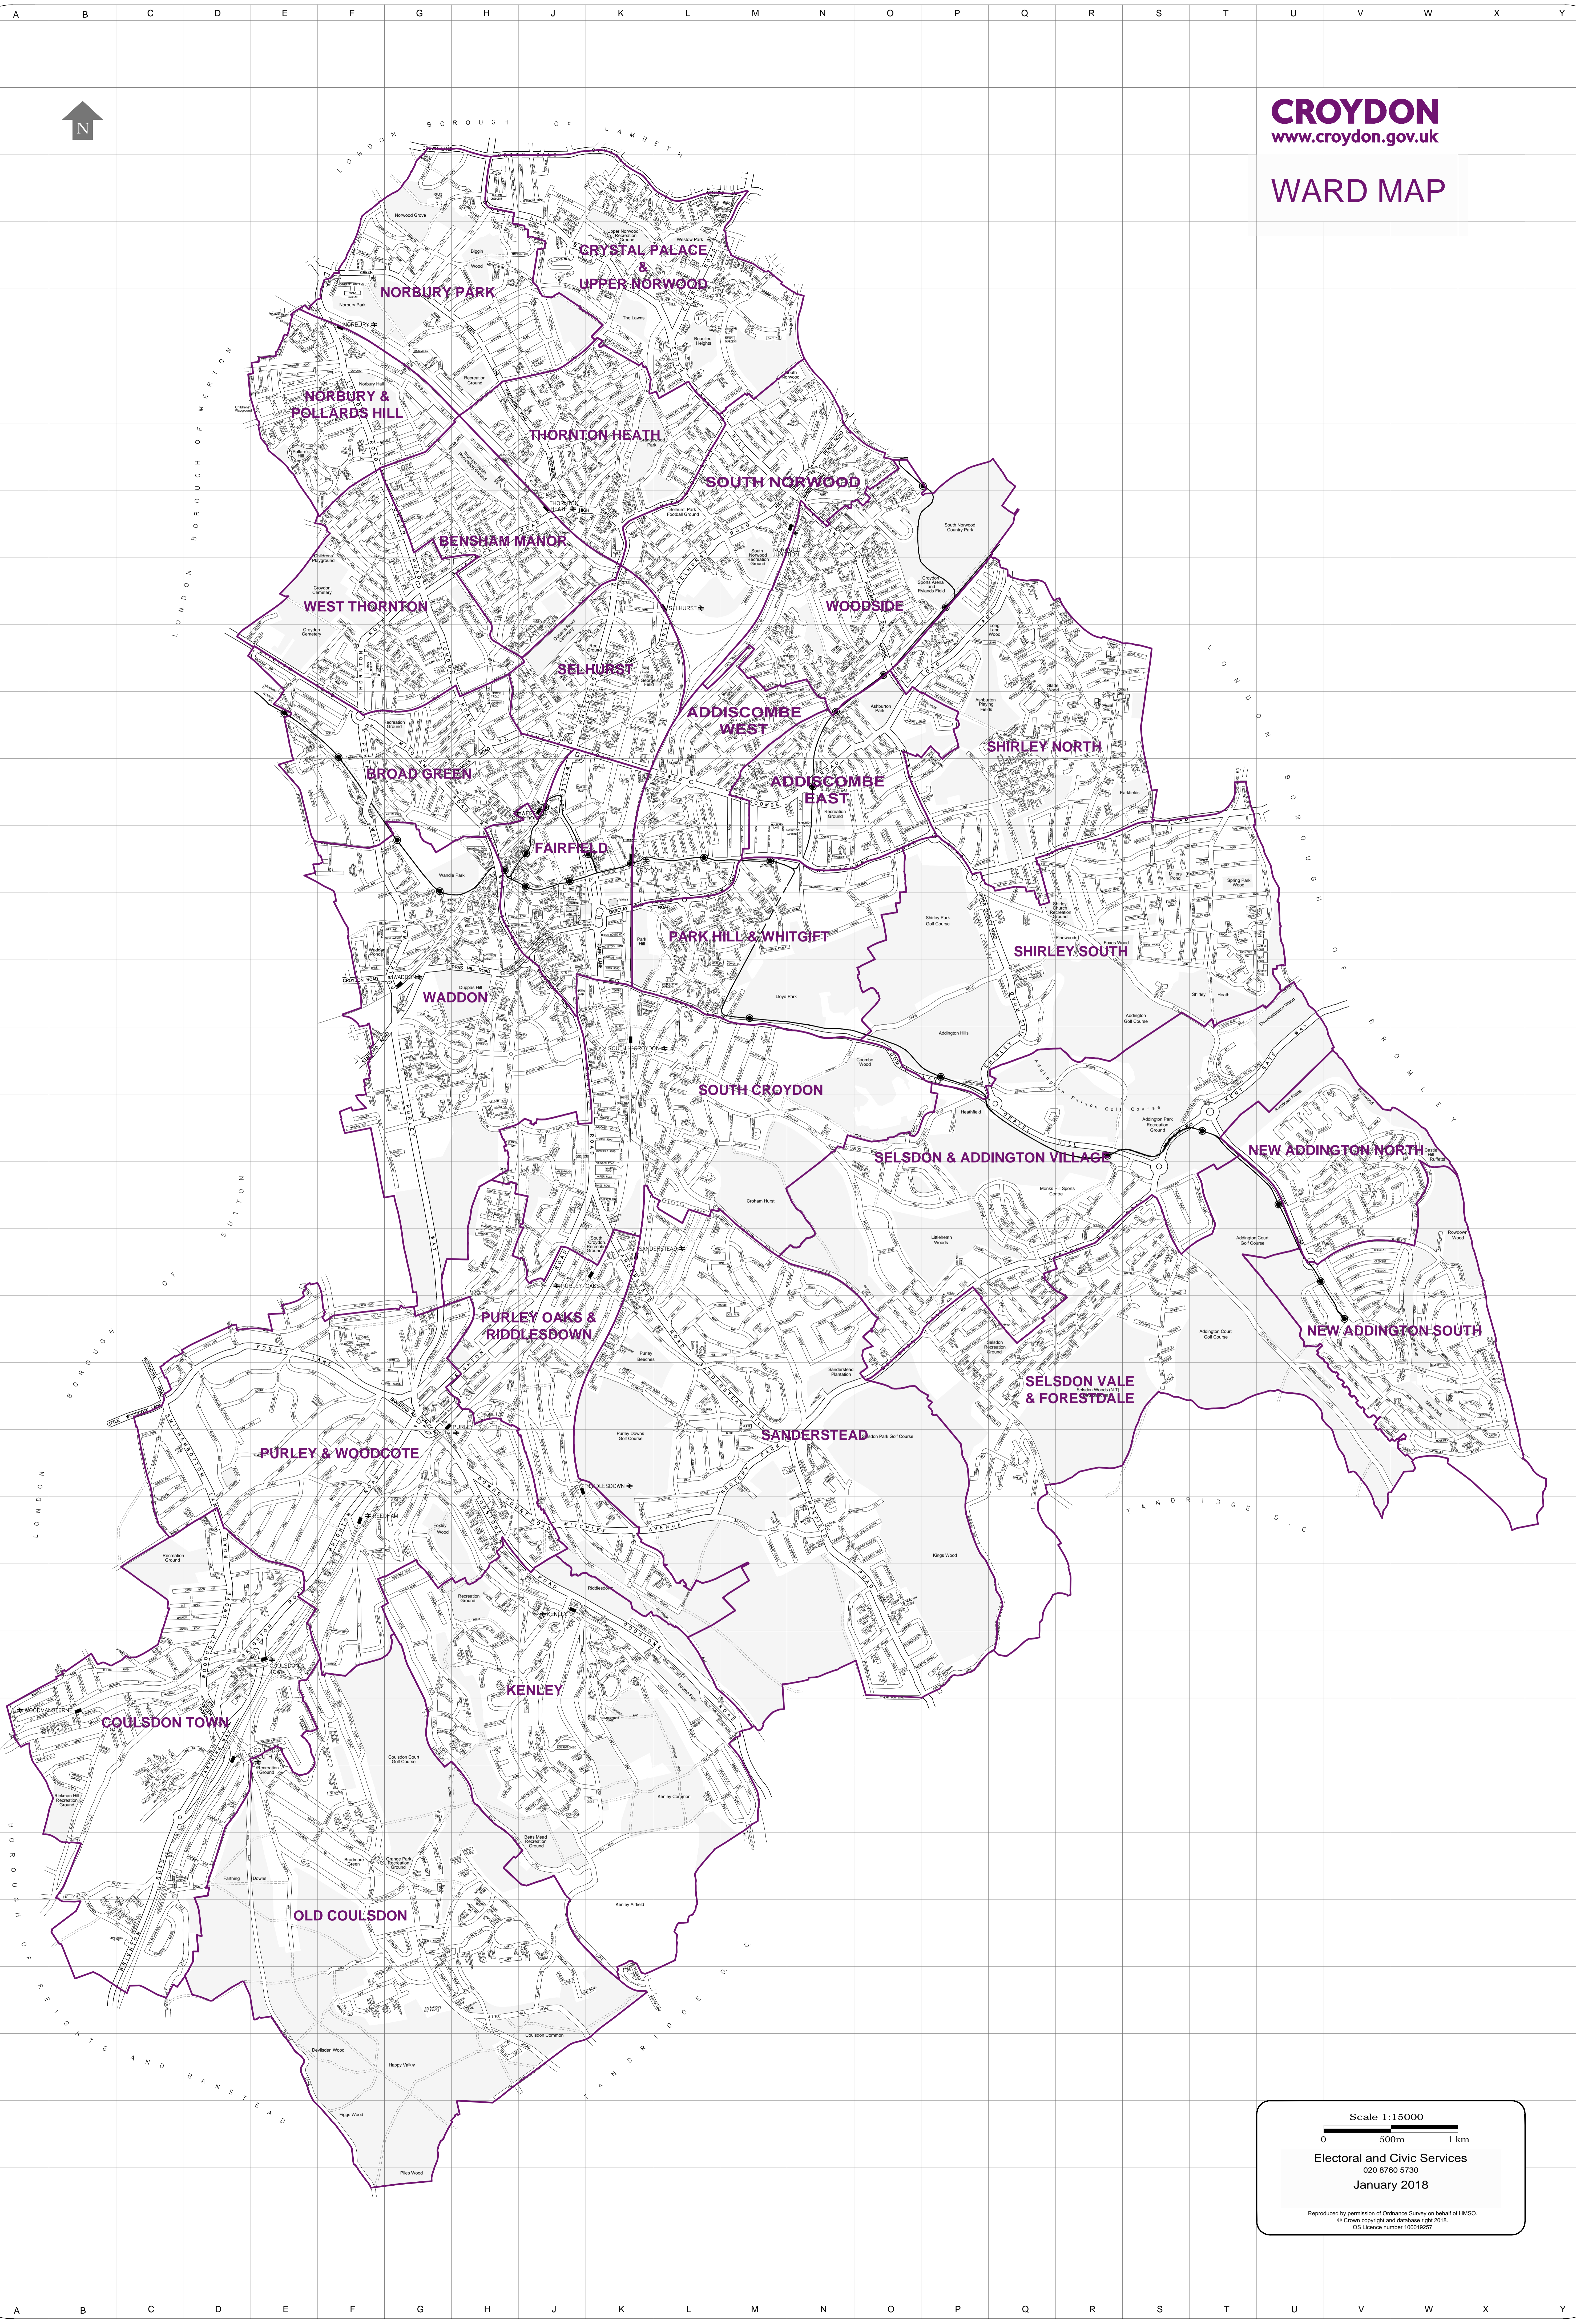

WARD MAP

Scale 1:15000
0 500m 1 km
Electoral and Civic Services
020 8760 5730
January 2018
Reproduced by permission of Ordnance Survey on behalf of HMSO.
© Crown copyright and database right 2018.
OS Licence number 100019227